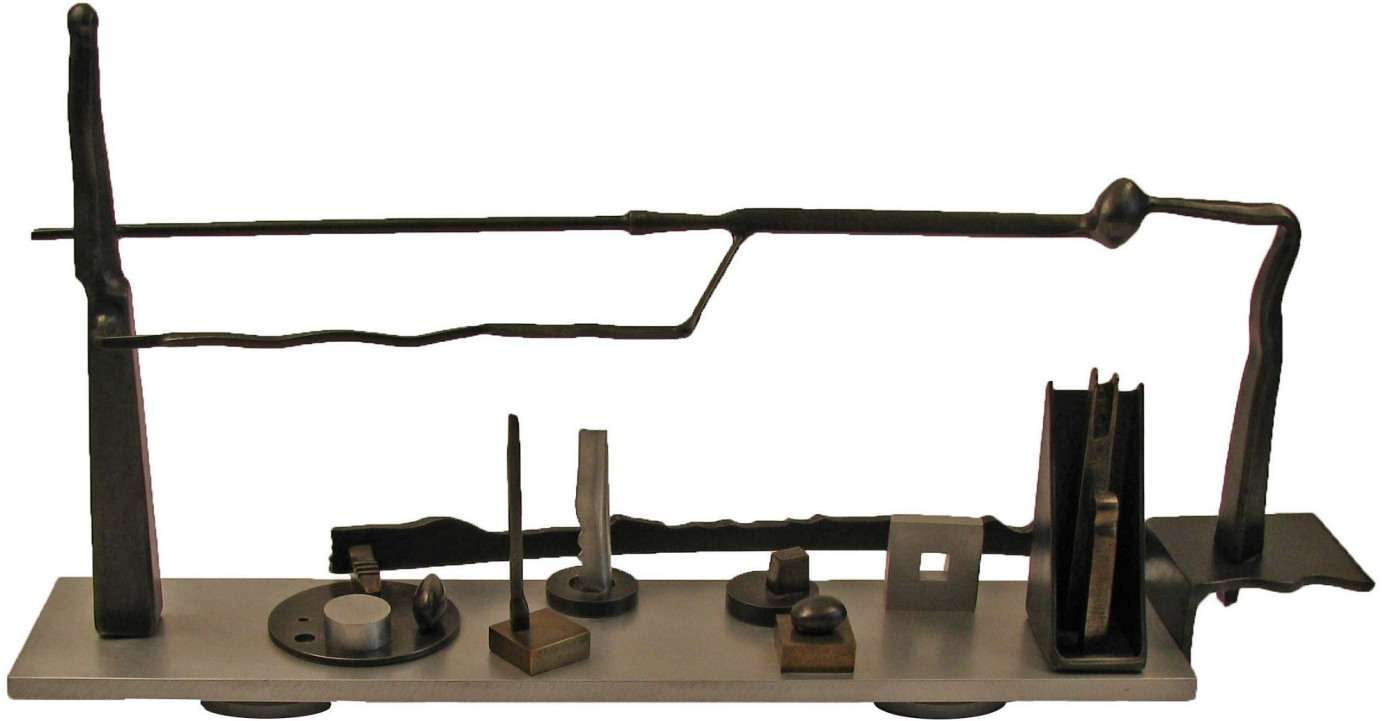

THE ART STORE

The Estate of Jim Gibson, *What Game Is This?*

Welded Steel, Brass, & Aluminum, 14 1/2 x 28 x 6 3/4 in. (36.8 x 71.1 x 17.1 cm)

0196-JGI